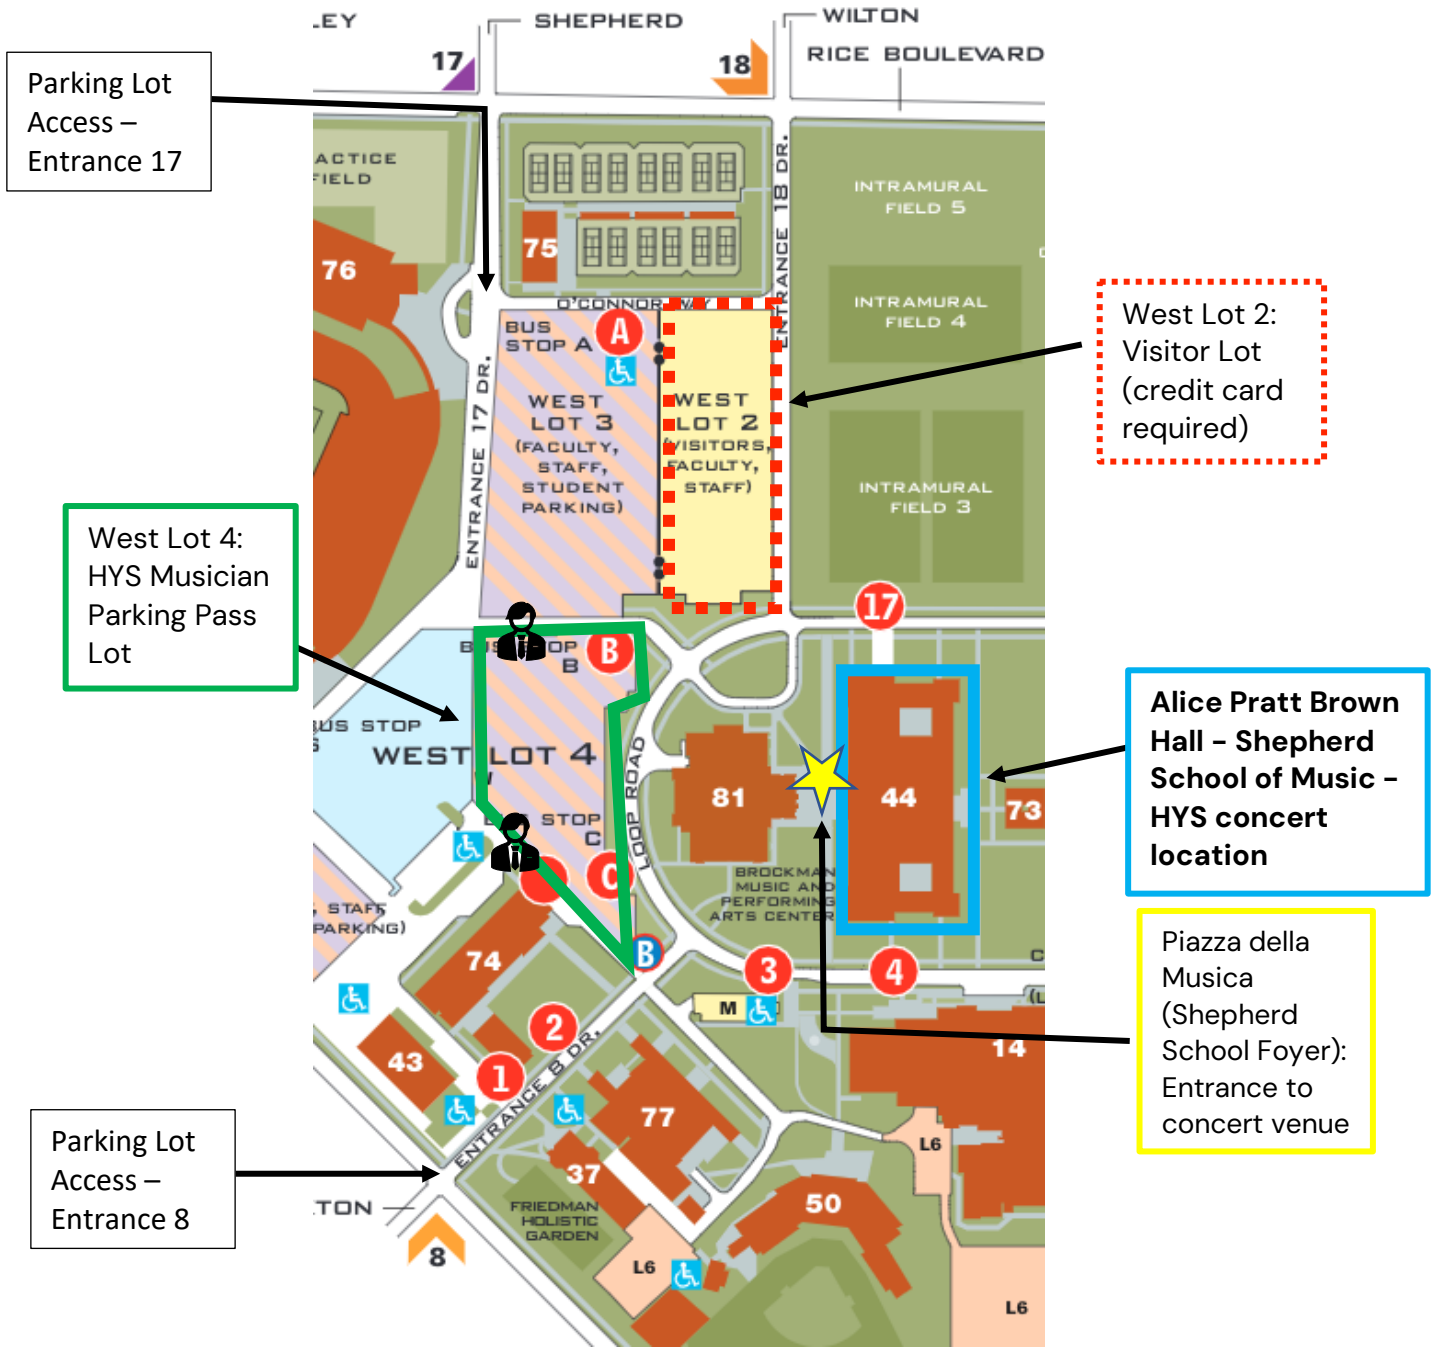

## The Shepherd School of Music - Rice University 6100 Main Street, Houston, TX 77005

### UNIVERSITY BLVD

**Please Note:** There are two routes available to access West Lot 4: Entrance 8 via University Boulevard and Entrance 17 via Rice Boulevard.

**HYS Parking Attendants**